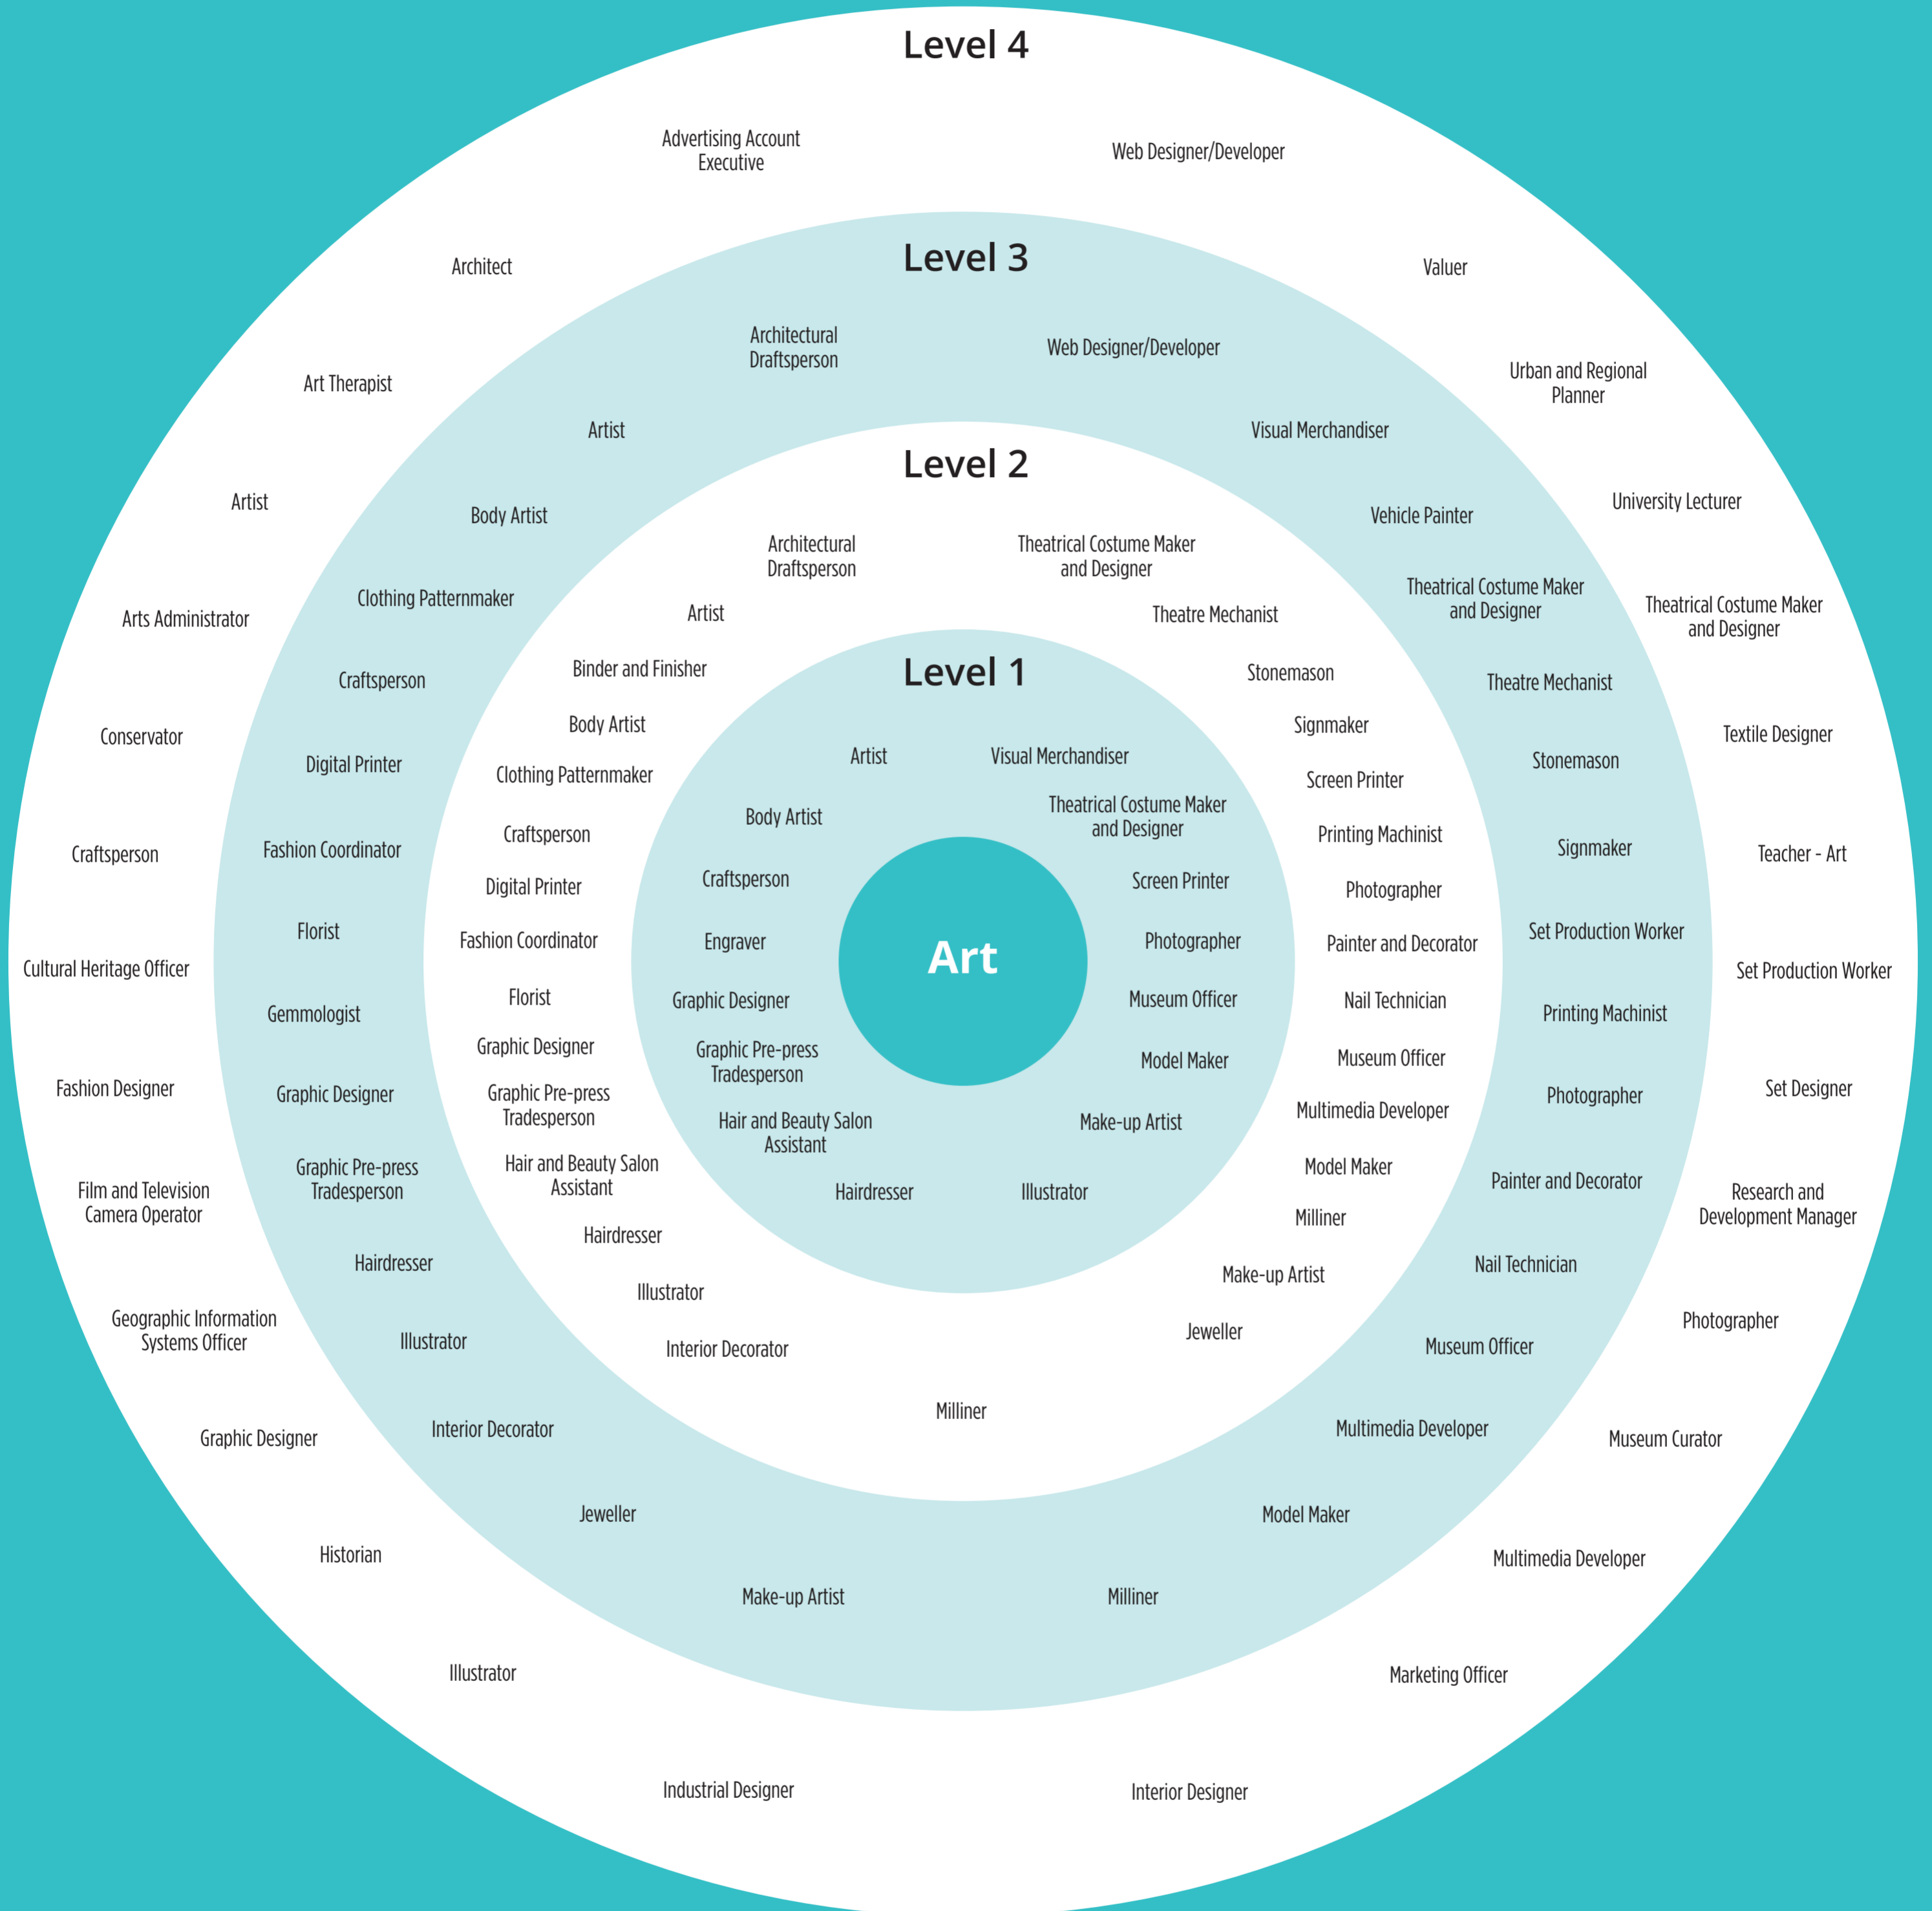

# Do you enjoy or are you good at Art?

## Training levels and requirements

### Level 1

Usually has a skill level equal to the completion of Year 10, the Senior Certificate of Education, Certificate I or II. Australian Apprenticeships maybe offered at this level.